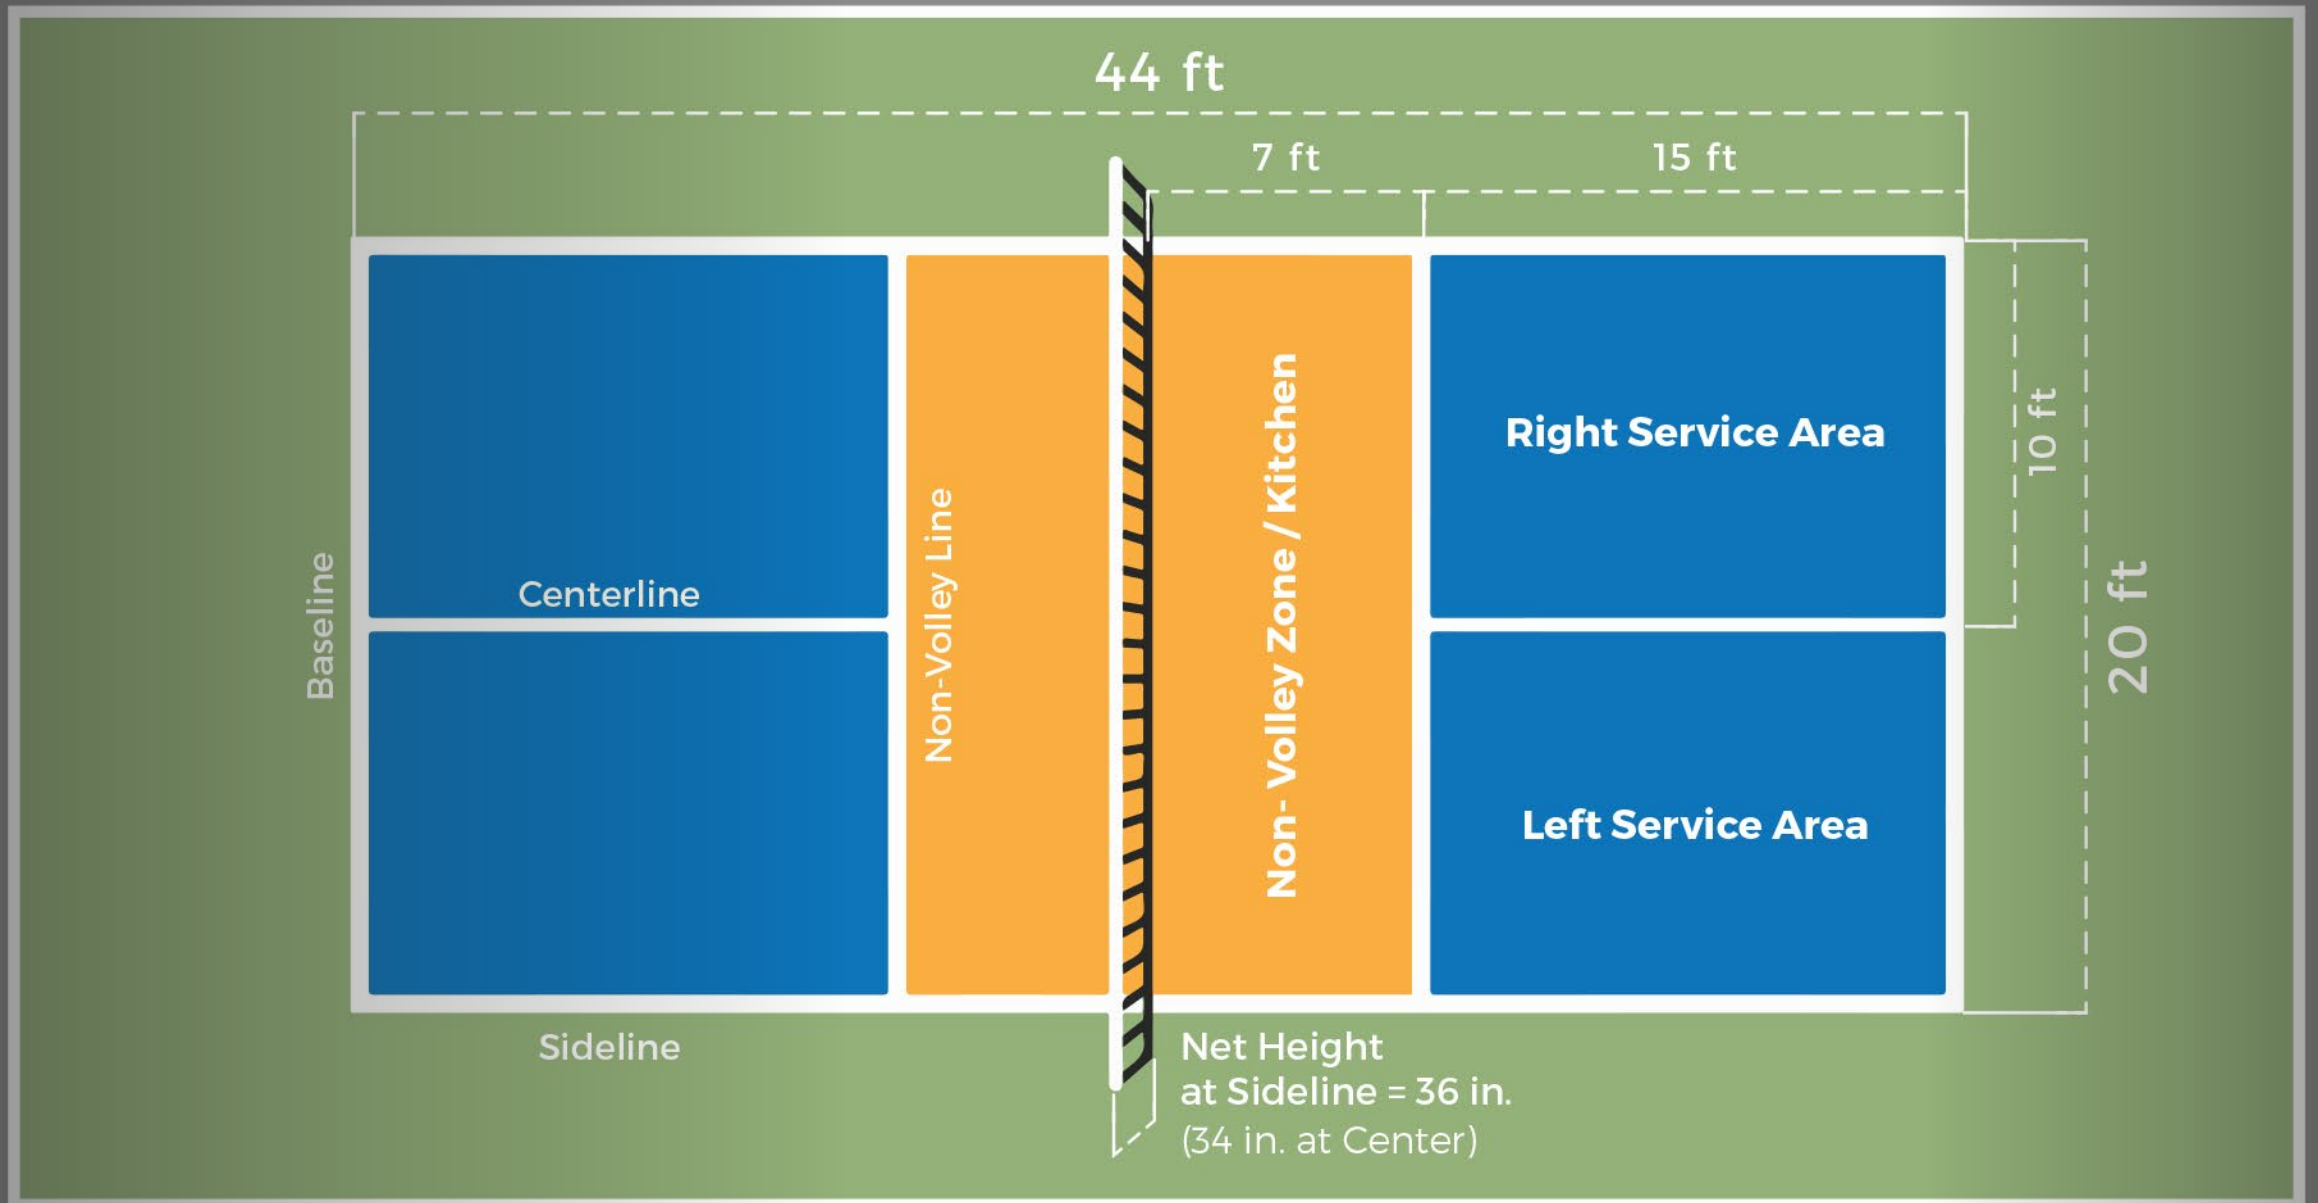

# Outdoor Pickleball Courts

---

Senior Commission  
December 6, 2021

Jaime Chew  
Recreation Manager

# PICKLEBALL COURT DIMENSIONS

PLAY AREA 30 X 60 ft (min. recommended)

Tennis Court

vs.

Pickleball Court

---