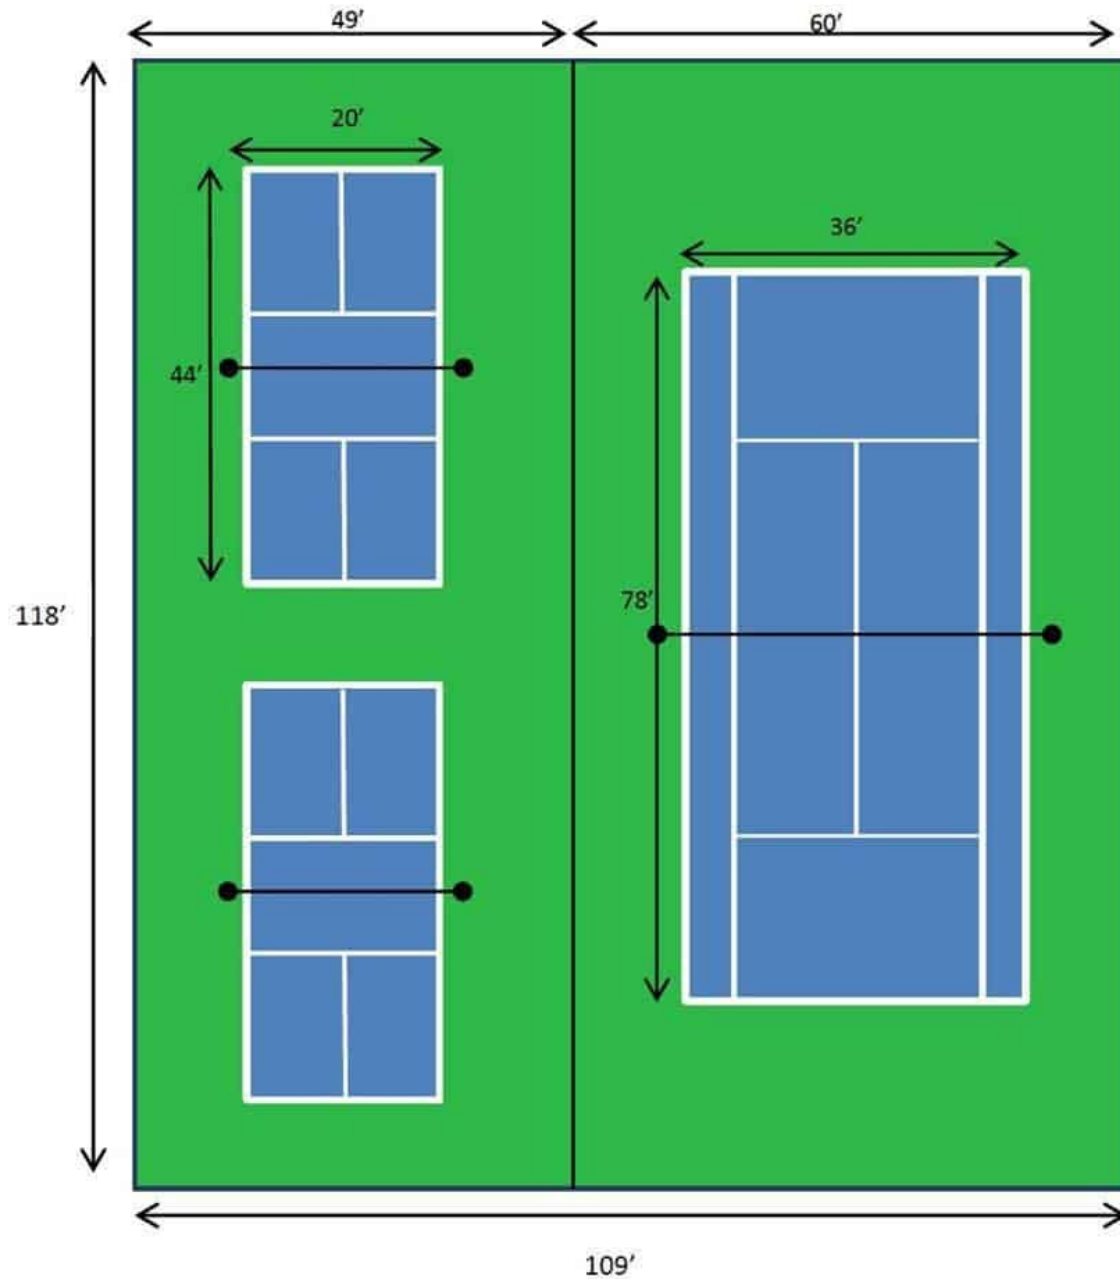

# PICKLEBALL COURT DIMENSIONS

PLAY AREA 30 X 60 ft (min. recommended)

Tennis Court

vs.

Pickleball Court

---