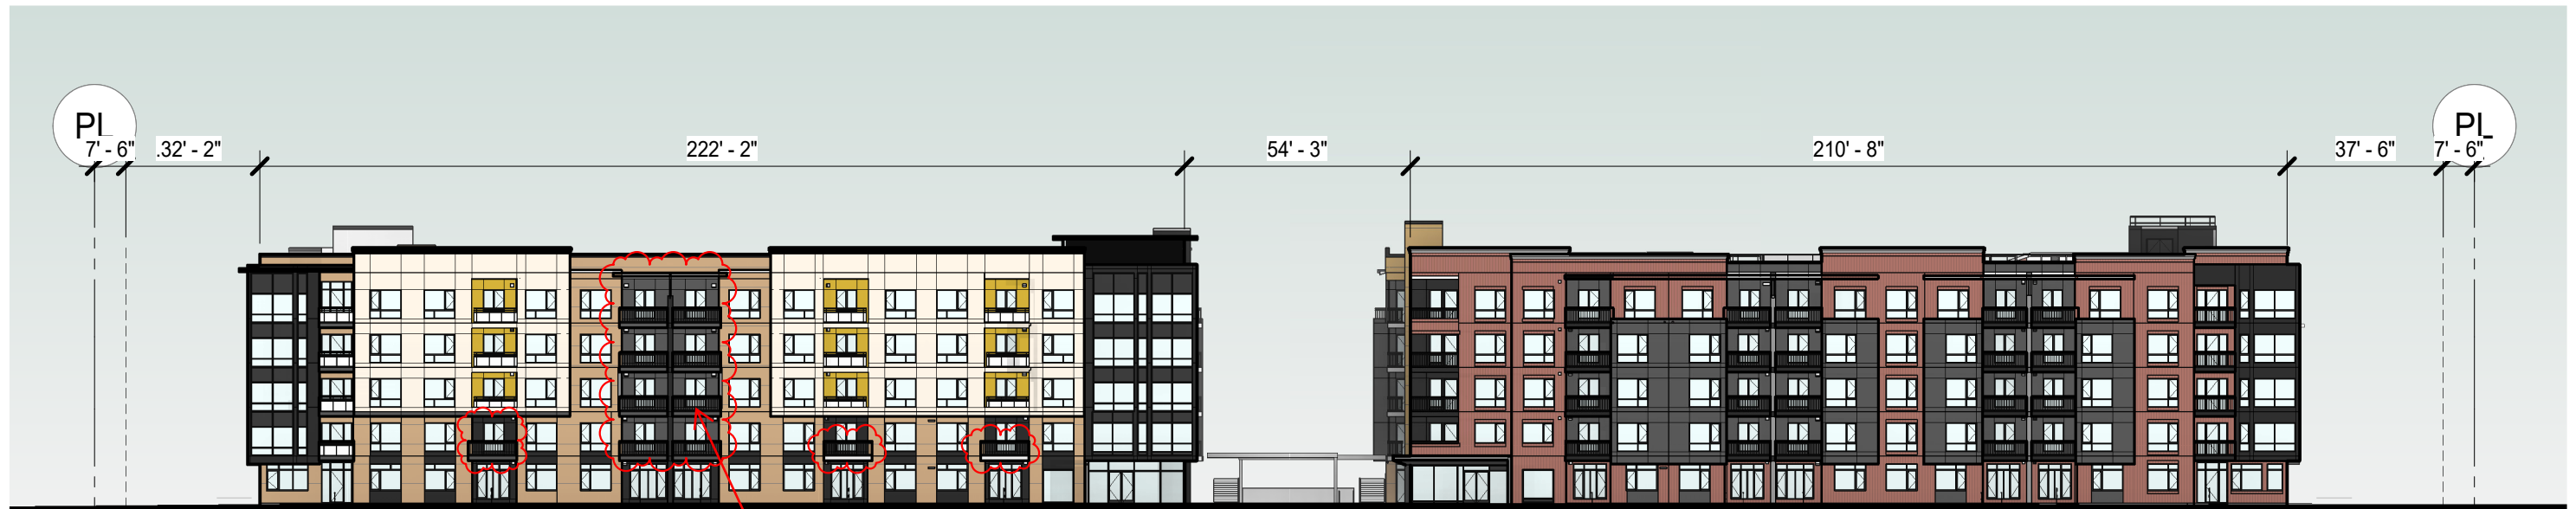

BEFORE AND AFTER NORTH ELEVATION - EL CAMINO REAL

11.20.19 SOUTH ELEVATION

5. GUARDRAILS
CHANGED TO
VERTICAL BARS FOR
CHILD SAFETY

06.12.20 SOUTH ELEVATION
Note: No material or color changes are proposed

BEFORE AND AFTER ELEVATIONS

11.20.19 EL CAMINO RENDERING

11.20.19 EL CAMINO RENDERING

06.12.20 BUILDING B - EAST ELEVATION

Note: No material or color changes are proposed

BDE ARCHITECTURE

5150 EL CAMINO, LOS ALTOS, CA

06.12.20 BUILDING A - WEST ELEVATION

Note: No material or color changes are proposed

06.12.20 ELEVATIONS EXHIBIT

BEFORE AND AFTER SOUTH ELEVATION

11.20.19 NORTH ELEVATION RENDERING

2. CHANGE IN WALL
ADJUSTED FOR
STRUCTURAL
REASONS

2. CHANGE IN WALL
ADJUSTED FOR
STRUCTURAL
REASONS

06.12.20 NORTH ELEVATION
Note: No material or color changes are proposed