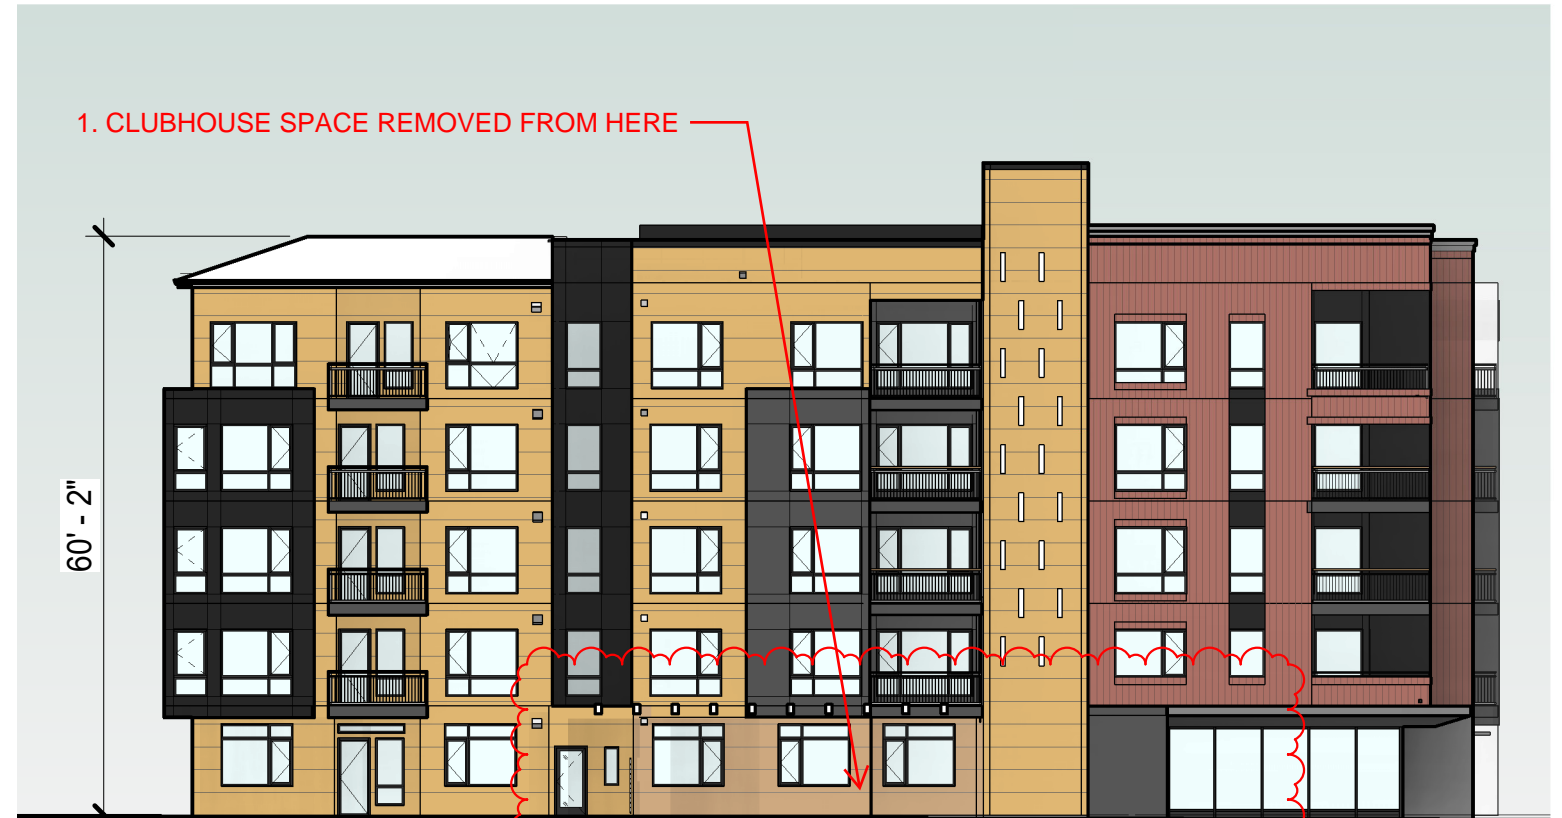

BEFORE AND AFTER NORTH ELEVATION - EL CAMINO REAL

11.20.19 SOUTH ELEVATION

5. GUARDRAILS
CHANGED TO
VERTICAL BARS FOR
CHILD SAFETY

06.12.20 SOUTH ELEVATION
Note: No material or color changes are proposed

BEFORE AND AFTER ELEVATIONS

11.20.19 EL CAMINO RENDERING

11.20.19 EL CAMINO RENDERING

06.12.20 BUILDING B - EAST ELEVATION

Note: No material or color changes are proposed

BDE ARCHITECTURE

5150 EL CAMINO, LOS ALTOS, CA

06.12.20 BUILDING A - WEST ELEVATION

Note: No material or color changes are proposed

06.12.20 ELEVATIONS EXHIBIT

BEFORE AND AFTER SOUTH ELEVATION

11.20.19 NORTH ELEVATION RENDERING

2. CHANGE IN WALL
ADJUSTED FOR
STRUCTURAL
REASONS

2. CHANGE IN WALL
ADJUSTED FOR
STRUCTURAL
REASONS

06.12.20 NORTH ELEVATION
Note: No material or color changes are proposed