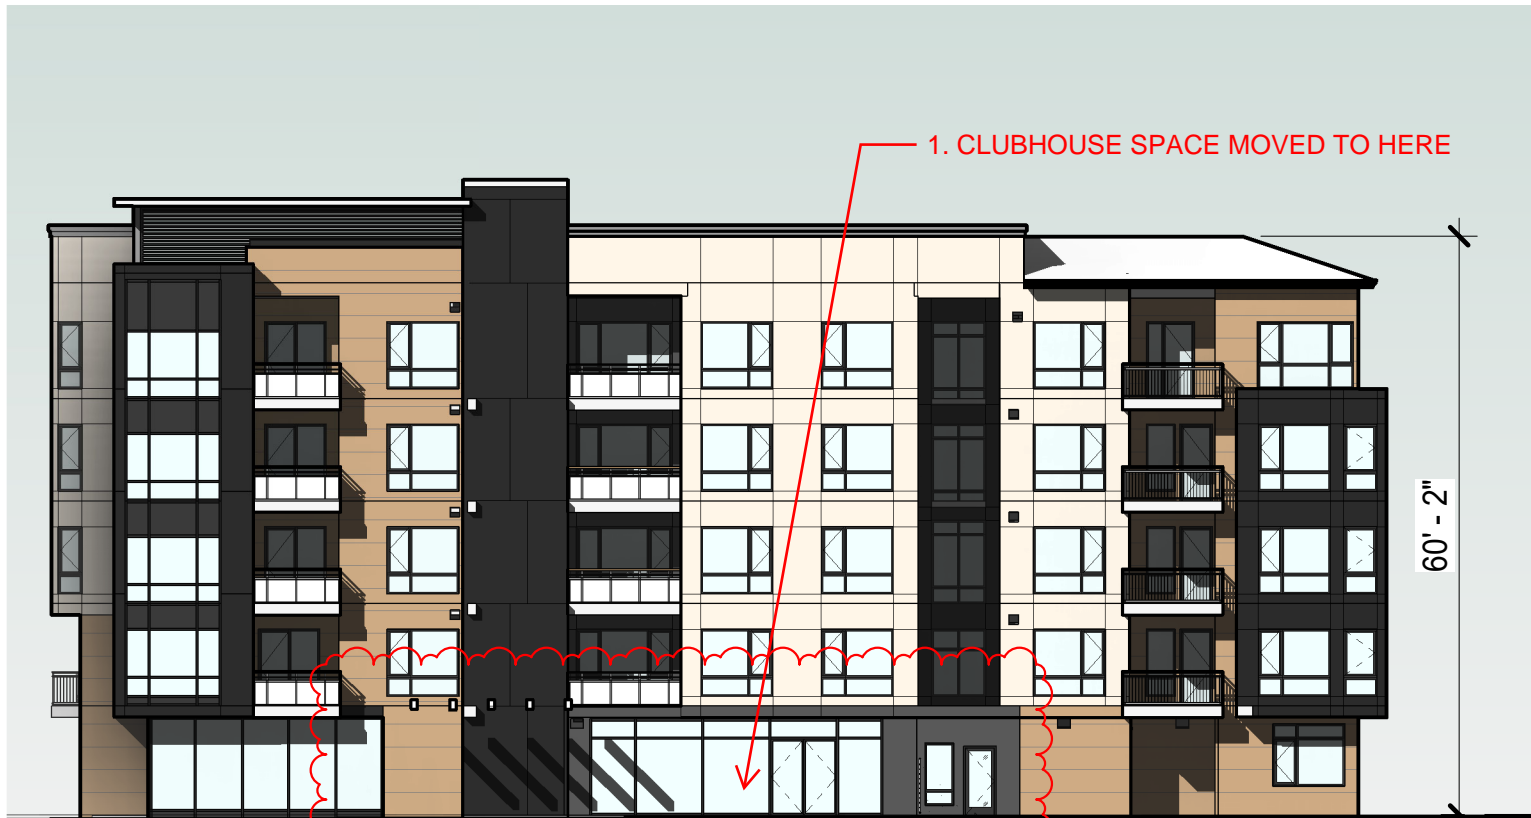

BEFORE AND AFTER NORTH ELEVATION - EL CAMINO REAL

11.20.19 SOUTH ELEVATION

5. GUARDRAILS
CHANGED TO
VERTICAL BARS FOR
CHILD SAFETY

06.12.20 SOUTH ELEVATION
Note: No material or color changes are proposed

BEFORE AND AFTER ELEVATIONS

11.20.19 EL CAMINO RENDERING

11.20.19 EL CAMINO RENDERING

06.12.20 BUILDING B - EAST ELEVATION

Note: No material or color changes are proposed

BDE ARCHITECTURE

5150 EL CAMINO, LOS ALTOS, CA

06.12.20 BUILDING A - WEST ELEVATION

Note: No material or color changes are proposed

06.12.20 ELEVATIONS EXHIBIT

BEFORE AND AFTER SOUTH ELEVATION

11.20.19 NORTH ELEVATION RENDERING

2. CHANGE IN WALL
ADJUSTED FOR
STRUCTURAL
REASONS

2. CHANGE IN WALL
ADJUSTED FOR
STRUCTURAL
REASONS

06.12.20 NORTH ELEVATION
Note: No material or color changes are proposed