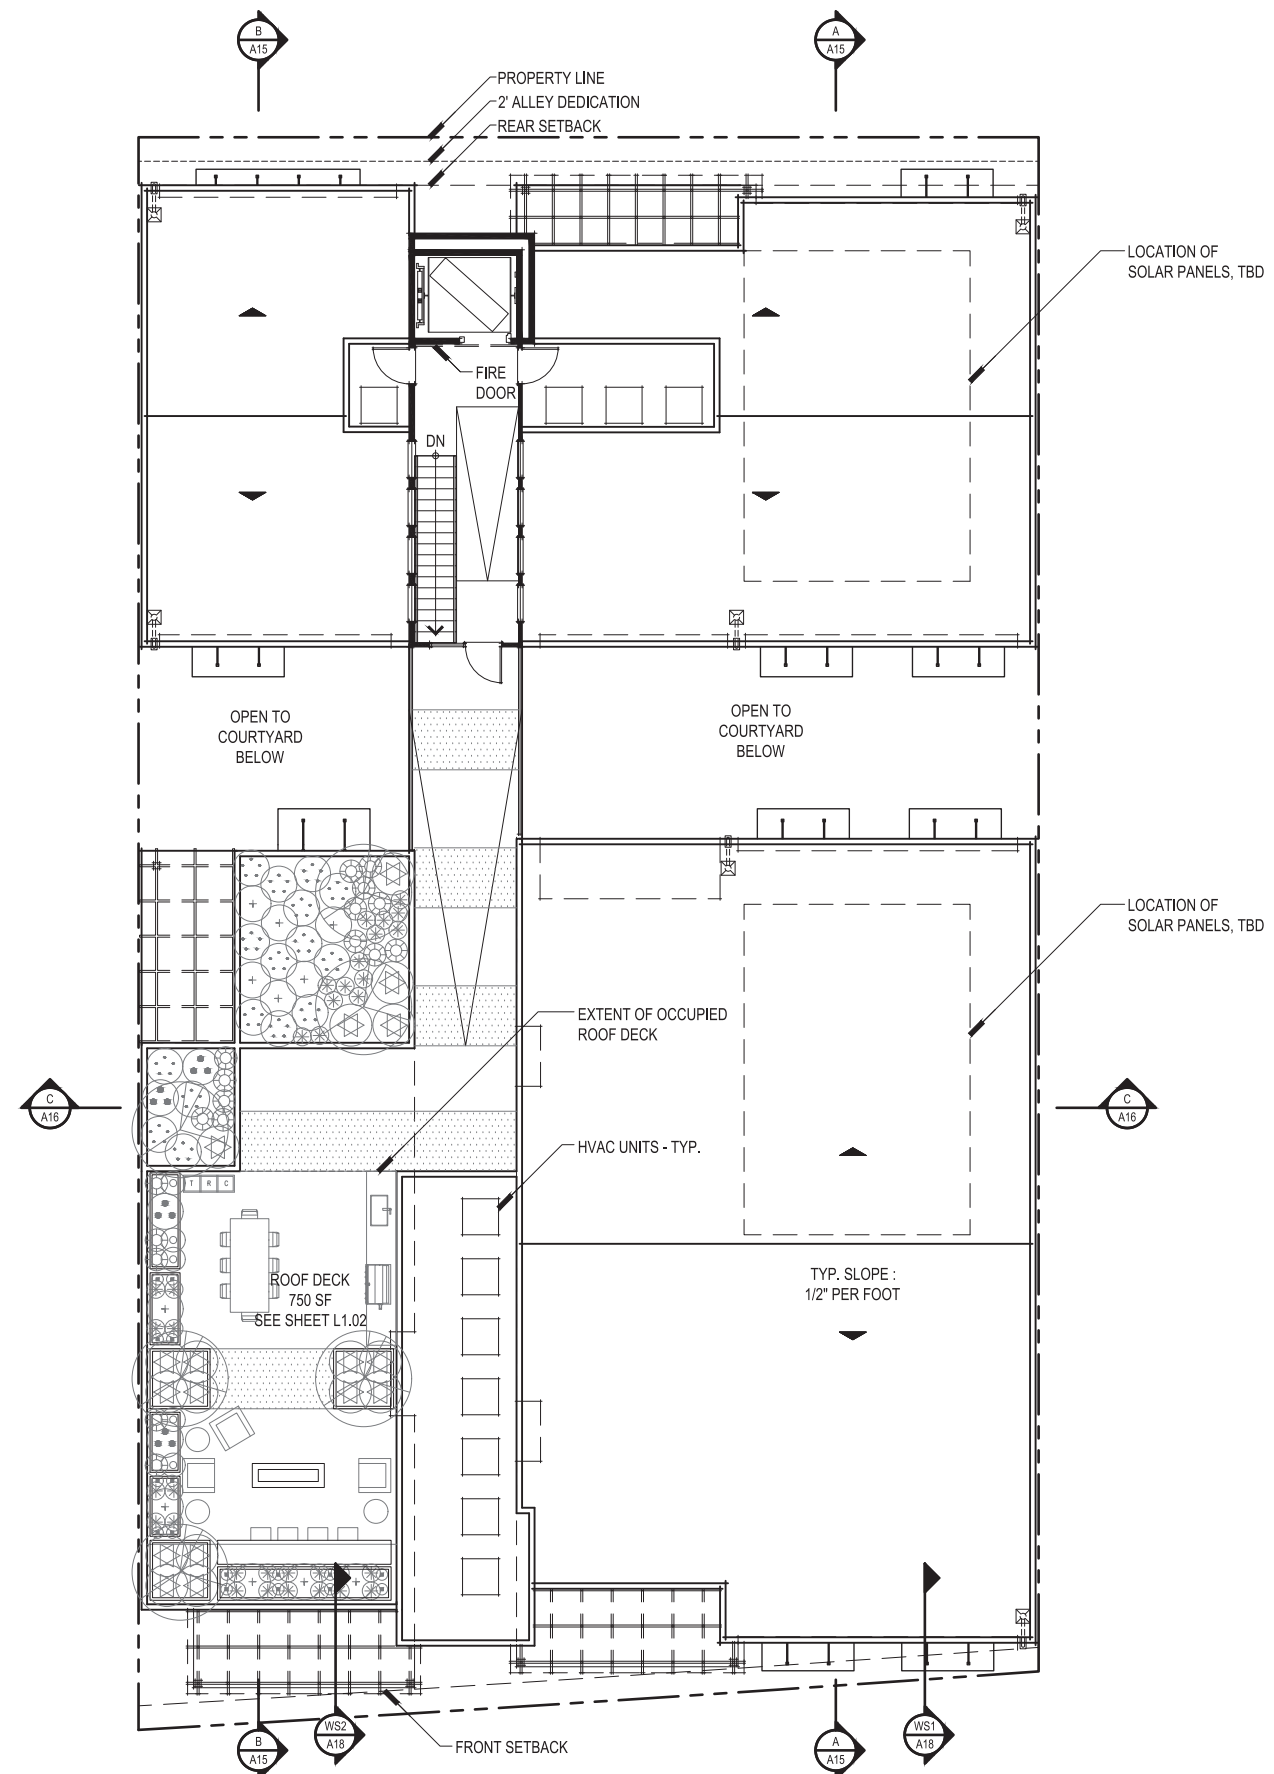

VICINITY MAP
N.T.S. 

389 FIRST STREET - EXISTING SITE

381 FIRST STREET

425 FIRST STREET

429 FIRST STREET

416 FIRST STREET

371 FIRST STREET

389 FIRST STREET STREETScape

389 FIRST STREET
 Los Altos, CA
 July 9, 2019

A7
 THIRD FLOOR PLAN

SDG Architects, Inc.

ROOF PLAN

A8
ROOF LEVEL

389 FIRST STREET
Los Altos, CA
July 9, 2019

RIGHT ELEVATION

COURTYARD ELEVATION 'A'

FRONT ELEVATION

389 FIRST STREET
 Los Altos, CA
 July 9, 2019

A9
 FRONT & RIGHT ELEVATIONS

LEFT ELEVATION

COURTYARD ELEVATION 'B'

REAR ELEVATION

389 FIRST STREET
Los Altos, CA
July 9, 2019

A10
REAR & LEFT ELEVATIONS