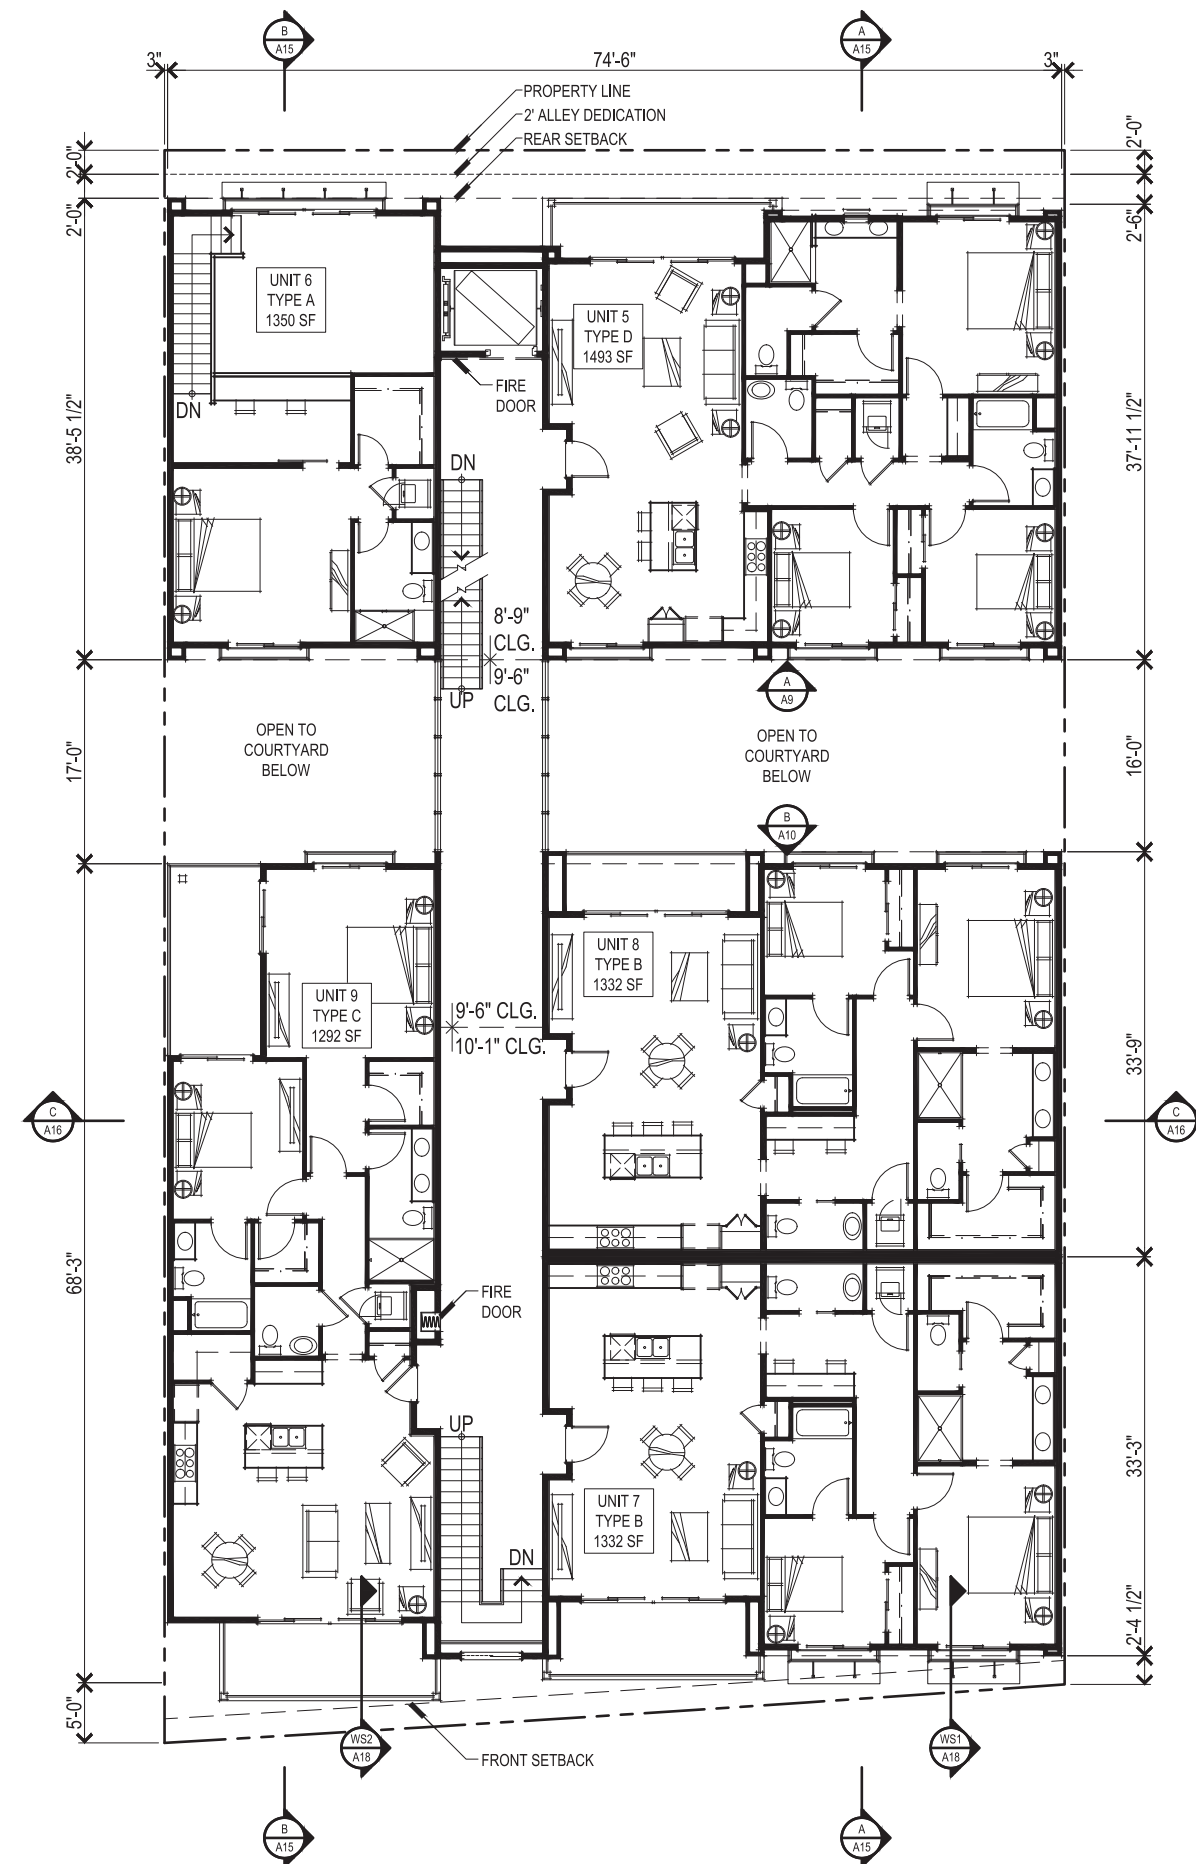

VICINITY MAP
N.T.S. 

389 FIRST STREET - EXISTING SITE

381 FIRST STREET

425 FIRST STREET

429 FIRST STREET

416 FIRST STREET

371 FIRST STREET

389 FIRST STREET STREETScape

389 FIRST STREET
 Los Altos, CA
 July 9, 2019

A7
 THIRD FLOOR PLAN

SDG Architects, Inc.

ROOF PLAN

A8
ROOF LEVEL

389 FIRST STREET
Los Altos, CA
July 9, 2019

RIGHT ELEVATION

COURTYARD ELEVATION 'A'

FRONT ELEVATION

389 FIRST STREET
 Los Altos, CA
 July 9, 2019

A9
 FRONT & RIGHT ELEVATIONS

LEFT ELEVATION

COURTYARD ELEVATION 'B'

REAR ELEVATION

389 FIRST STREET
Los Altos, CA
July 9, 2019

A10
REAR & LEFT ELEVATIONS